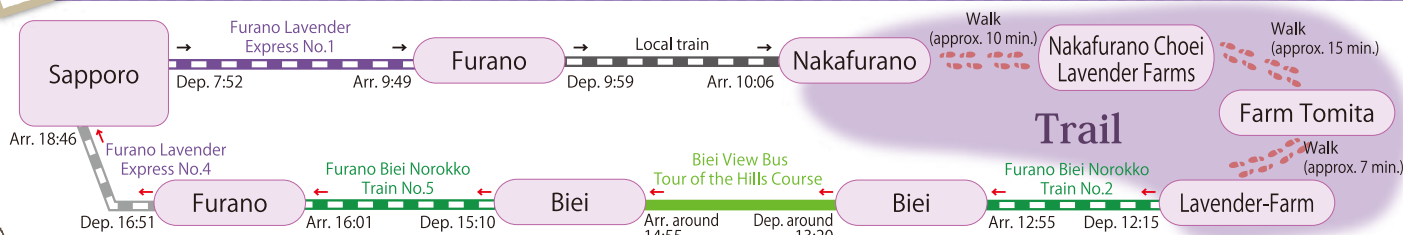

4 What is a suggested course?

Even a day-trip is enough to experience the beautiful scenery and sights of Furano and Biei! Check out our model course and rearrange it according to your interests!

Please note that touring and viewing times will change according to road and facility conditions, and that you may not make the connection to the train you wish to board.

Make the most of your travel with

All the popular scenic spots are right at hand!

*Please confirm operation dates for the Furano-Biei Norokko Train and the Furano Lavender Express, and Biei View Buses.

A Enjoy a leisurely stroll through the lavender gardens

B Tour the scenic spots of Biei

C Get in touch with nature and the arts

D Take your time in the morning and enjoy the lavender gardens!

*Listed information is current as of April 1, 2017. Hours and closed days are subject to change without notice, so please confirm ahead of time. *Photos provided are for illustrative purpose only.