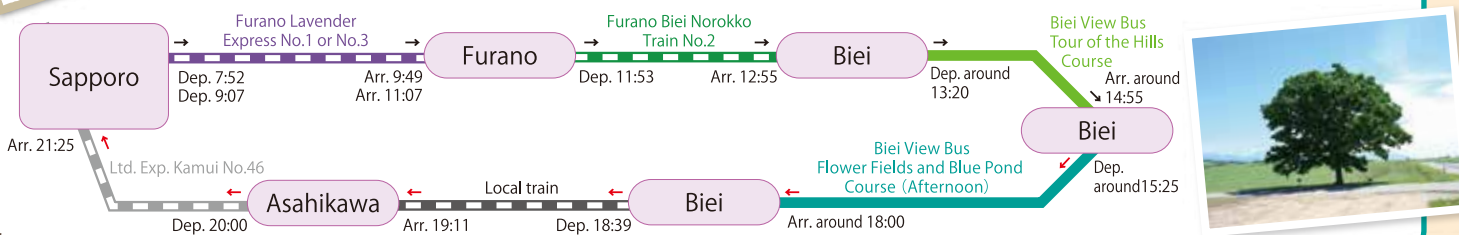

4 What is a suggested course?

Even a day-trip is enough to experience the beautiful scenery and sights of Furano and Biei! Check out our model course and rearrange it according to your interests!

Please note that touring and viewing times will change according to road and facility conditions, and that you may not make the connection to the train you wish to board.

Make the most of your travel with

All the popular scenic spots are right at hand!

*Please confirm operation dates for the Furano-Biei Norokko Train and the Furano Lavender Express, and Biei View Buses.

A Enjoy a leisurely stroll through the lavender gardens

B Tour the scenic spots of Biei

C Get in touch with nature and the arts

D Take your time in the morning and enjoy the lavender gardens!

*Listed information is current as of April 1, 2017. Hours and closed days are subject to change without notice, so please confirm ahead of time. *Photos provided are for illustrative purpose only.