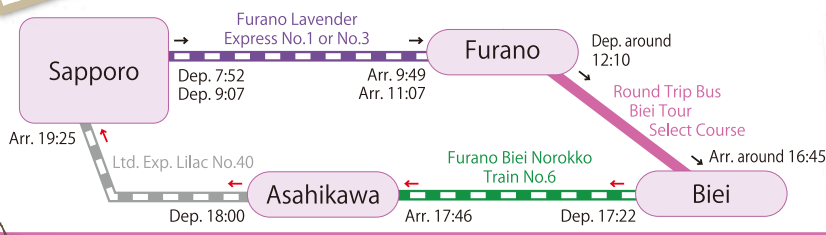

C Get in touch with nature and the arts