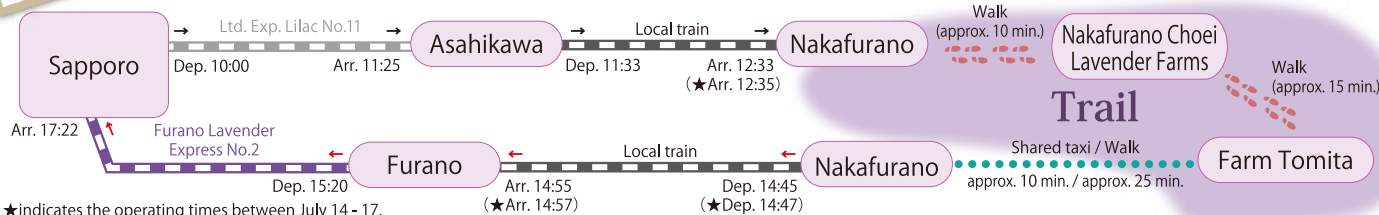

4 What is a suggested course?

Even a day-trip is enough to experience the beautiful scenery and sights of Furano and Biei! Check out our model course and rearrange it according to your interests!

Please note that touring and viewing times will change according to road and facility conditions, and that you may not make the connection to the train you wish to board.

Make the most of your travel with

All the popular scenic spots are right at hand!

*Please confirm operation dates for the Furano-Biei Norokko Train and the Furano Lavender Express, and Biei View Buses.

A Enjoy a leisurely stroll through the lavender gardens

B Tour the scenic spots of Biei

C Get in touch with nature and the arts

D Take your time in the morning and enjoy the lavender gardens!

*Listed information is current as of April 1, 2017. Hours and closed days are subject to change without notice, so please confirm ahead of time. *Photos provided are for illustrative purpose only.