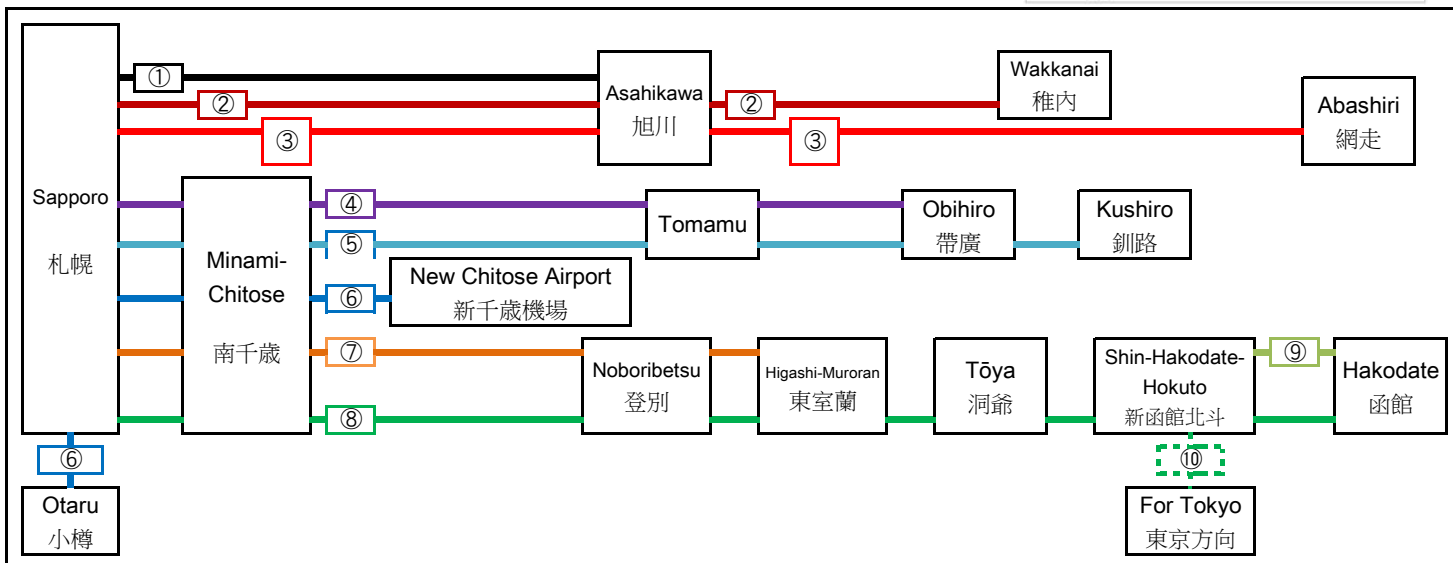

Limited Express, Hokkaido Shinkansen and Rapid Airport etc. Train service status (As of Oct.12)

特急列車、北海道新幹線、快速Airport號等列車行駛狀況（10月12日發佈）

Due to the earthquake happened on Sep. 6, trains have been canceled and delayed in Hokkaido. The following is the train service status on and after October 12.

受到9月6日發生的地震的影響，北海道內的列車發生停駛和延遲的狀況。
10月12日起的行駛狀況如下。

Normal service 正常行駛

*Trains may be delayed even if the service status is "normal". ※正常行駛的區間偶會發生延遲的狀況

①	Sapporo ~ Asahikawa / 札幌~旭川 <Ltd. Exp. Kamui and Lilac> 特急Kamui、特急Lilac號	③	Sapporo/Asahikawa ~ Abashiri / 札幌·旭川~網走 <Ltd. Exp. Okhotsk / Taisetsu> 特急鄂霍次克號·大雪號
②	Sapporo/Asahikawa ~ Wakkanai / 札幌·旭川~稚內 <Ltd. Exp. Soya / Sarobetsu> 特急宗谷、Sarobetsu號	④	Otaru ~ Sapporo ~ New Chitose Airport / 小樽~札幌~新千歲機場 <Rapid Airport> 快速Airport號
⑦	Sapporo ~ Noboribetsu/Higashi-Muroran / 札幌~登別·東室蘭 <Ltd. Exp. Suzuran> 特急Suzuran號	⑧	Sapporo ~ Noboribetsu/Toya/Hakodate / 札幌~登別·洞爺·函館 <Ltd. Exp. Super Hokuto> 特急Super北斗號

Reduced speed service (Delays of about 10-15 minutes) 實施減速行駛(約延遲10-15分)

*Due to rail track maintenance, trains are running at reduced speed in some sections. Please see the next page for details.

※部分區間進行線路補修，實施減速行駛。詳見下頁。

④	Sapporo ~ Tomamu/Obihiro / 札幌~帶廣 <Ltd. Exp. Super Tokachi> 特急Super十勝號	⑤	Sapporo ~ Tomamu/Obihiro/Kushiro / 札幌~釧路 <Ltd. Exp. Super Ozora> 特急Super大空號
---	--	---	--

Normal service 正常行駛

*Trains may be delayed even if the service status is "normal". ※正常行駛的區間偶會發生延遲的狀況