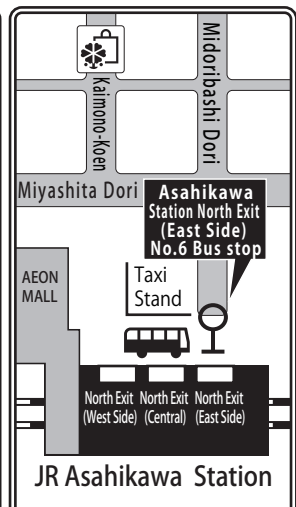

Asahiya Zoo Information

《 Winter Period 》
November 11, 2016 - April 9, 2017
10:30 ~ 15:30 (Entry until 15:00)

《 Night Zoo 》
February 7-12
10:30 ~ 20:30 (Entry until 20:00)

○ Days Closed ○
November 4 - 10,
December 30, 2016 - January 1, 2017