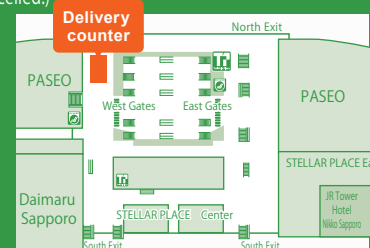

Sapporo Station

- Baggage Counter: Sapporo Station, West concourse
- Destinations: designated hotels within Noboribetsu Onsen, Lake Toya Onsen, and Yamato Transport counter within New Chitose Airport.

※Baggage can be delivered to designated hotels on the same day.

1. Delivery to New Chitose Airport: Application should be before 12:00, and the delivery time will be after 15:00.
2. Delivery to Noboribetsu Onsen: Application should be before 12:00, and the delivery time will be after 15:30.
3. Delivery to Lake Toya Onsen: Application should be before 12:00, and the delivery time will be after 16:10.

(According to weather and traffic condition, the delivery time may delay or the delivery service may be cancelled.)

Rates per baggage
800 JPY