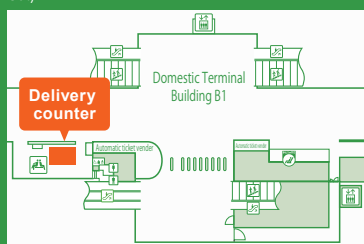

Service Period → **January 20-February 12, 2017**

*Please check next page for the list of hotels available for delivery.

New Chitose Airport Station

- Baggage Counter: New Chitose Airport Station, in front of the lobby (B1F)
- Destinations: designated hotels within Sapporo, Noboribetsu Onsen, and Lake Toya Onsen.

(According to weather and traffic condition, the delivery time may delay or the delivery service may be cancelled.)

Rates per baggage
800 JPY

Sapporo Station

- Baggage Counter: Sapporo Station, West concourse
- Destinations: designated hotels within Noboribetsu Onsen, Lake Toya Onsen, and Yamato Transport counter within New Chitose Airport.